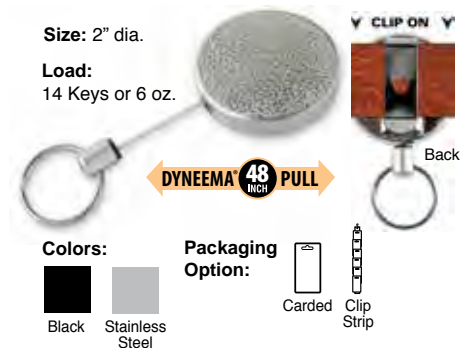

DISPLAY BOARD

339463	Board Mounted with 8 Reels	1	1
--------	----------------------------	---	---

Size: 21"(W) x 16"(H)

Mid-Size Heavy-Duty Key Reels

- 36" Dyneema® cord, a military-grade strength material • Stainless steel spring mechanism allows for extra spring and memory of return action • Rugged steel case
- Tempered steel clip provides strong grip to belt • Designed & engineered by Lucky Line

00463	Mid-Size Heavy-Duty Key Reel, Stainless Steel
00464	Mid-Size Heavy-Duty Key Reel, Black

Standard-Size Heavy-Duty Key Reels

- 48" Dyneema® cord, a military-grade strength material • Stainless steel spring mechanism allows for extra spring and memory of return action • Rugged steel case
- Tempered steel clip provides strong grip to belt • Designed & engineered by Lucky Line

RETAIL PACK

Item No.	Package	Order Multiple	Case Pack
46701	1/cd., Stainless Steel	5 Cards	50 Cards
46721	1/cd., 12/Strip, Stainless Steel	12 Cards	120 Cards
46801	1/cd., Black	5 Cards	50 Cards

NON-PACKAGED HIGH VOLUME PRODUCT (20 piece minimum order)

00467	Standard-Size Heavy-Duty Key Reel, Stainless Steel
00468	Standard-Size Heavy-Duty Key Reel, Black

Key Reel

- Clips onto belt • 24" retractable nylon-coated cable with a 1-1/16" split ring attachment
- Easy pull, retractable cord always snaps back • Plastic cover and chrome backing; won't rust or corrode • Foreign alternative