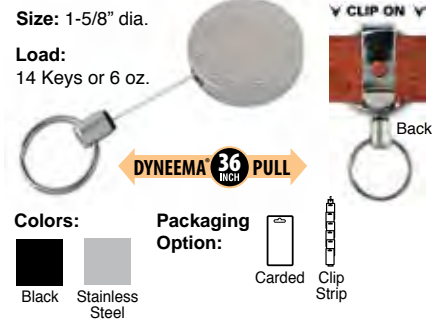

KEY RETRACTOR KIT

Item No.	Package	Order Multiple	Case Pack
463P	Key Retractor Kit, 25 pcs.	1	1

KIT INCLUDES:

43651	Super 48 Key Bak®, 1/cd., 2 pcs.
43551	Spinner Key Bak®, 1/cd., 2 pcs.
47301	Gear Keeper®, 1/cd., 2 pcs.
46301	Mid-Size Key Reel, 1/cd., 5 pcs.
46701	Key Reel, 1/cd., 5 pcs.
46801	Key Reel, 1/cd., 5 pcs.
42501	Key Reel, 1/cd., 2 pcs.
43901	Mini Key Reel, 1/cd., 2 pcs.

DISPLAY BOARD

339463	Board Mounted with 8 Reels	1	1
--------	----------------------------	---	---

Size: 21"(W) x 16"(H)

Mid-Size Heavy-Duty Key Reels

- 36" Dyneema® cord, a military-grade strength material • Stainless steel spring mechanism allows for extra spring and memory of return action • Rugged steel case
- Tempered steel clip provides strong grip to belt • Designed & engineered by Lucky Line

RETAIL PACK

Item No.	Package	Order Multiple	Case Pack
46301	1/cd., Stainless Steel	5 Cards	50 Cards
46321	1/cd., 12/Strip, Stainless Steel	12 Cards	120 Cards
46401	1/cd., Black	5 Cards	50 Cards

NON-PACKAGED HIGH VOLUME PRODUCT (20 piece minimum order)

00463	Mid-Size Heavy-Duty Key Reel, Stainless Steel
00464	Mid-Size Heavy-Duty Key Reel, Black

Standard-Size Heavy-Duty Key Reels

- 48" Dyneema® cord, a military-grade strength material • Stainless steel spring mechanism allows for extra spring and memory of return action • Rugged steel case
- Tempered steel clip provides strong grip to belt • Designed & engineered by Lucky Line